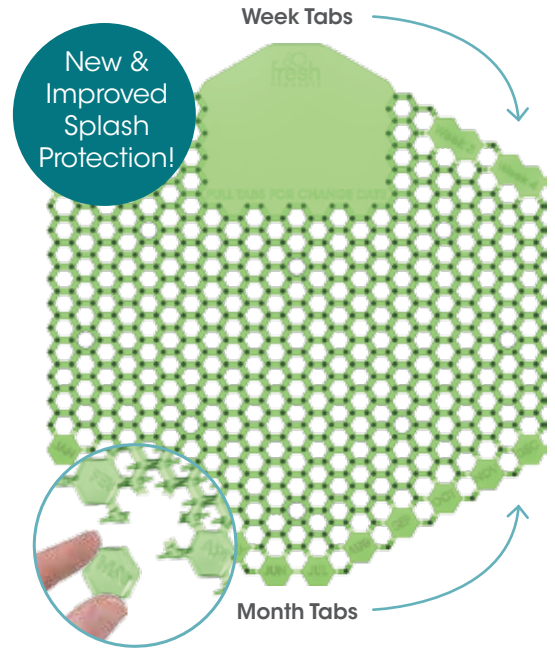

The Wave 3D

The ultimate splash reducing urinal screen

Freshens for 30 days

Releases billions of optimized bacteria and more than twice the fragrance as competing urinal screens over 30 days to keep the urinal and restroom smelling fresh.

Installs correctly every time

Unique design eliminates installation error and installs both ways without sacrificing splash reducing performance.

Reduces splash and cleaning time

Long posts on both sides plus a unique hexagon lattice eliminate urine splash, cutting cleaning time.

Reminds you when to change it

Simply pull off the week & month tabs to set your reminder.

Watch it in action

See the performance test online at:
www.youtube.com/user/freshproductsllc

	Fragrance	Color
↑ INTENSITY	Herbal Mint	Green
	Honeysuckle	White
	Kiwi Grapefruit	Red
	Fabulous	Purple
	Wintergreen	Blue
	Ocean Mist	Teal
	Mango	Orange
	Mango (Clear)	White
	Citrus	Yellow
	Spiced Apple	Magenta
	Cotton Blossom	Light Blue
	Guava Pineapple	Light Orange
	Cucumber Melon	Light Green

The Wave 3D has a more open design, increased height, and thus does not splash.

With fewer openings, it pools liquid causing splashback.

Packaging

10 screens/inner
 6 inners/master

Meets the "Purchase of Sustainable Cleaning Products and Materials" criteria under the LEED point management system.